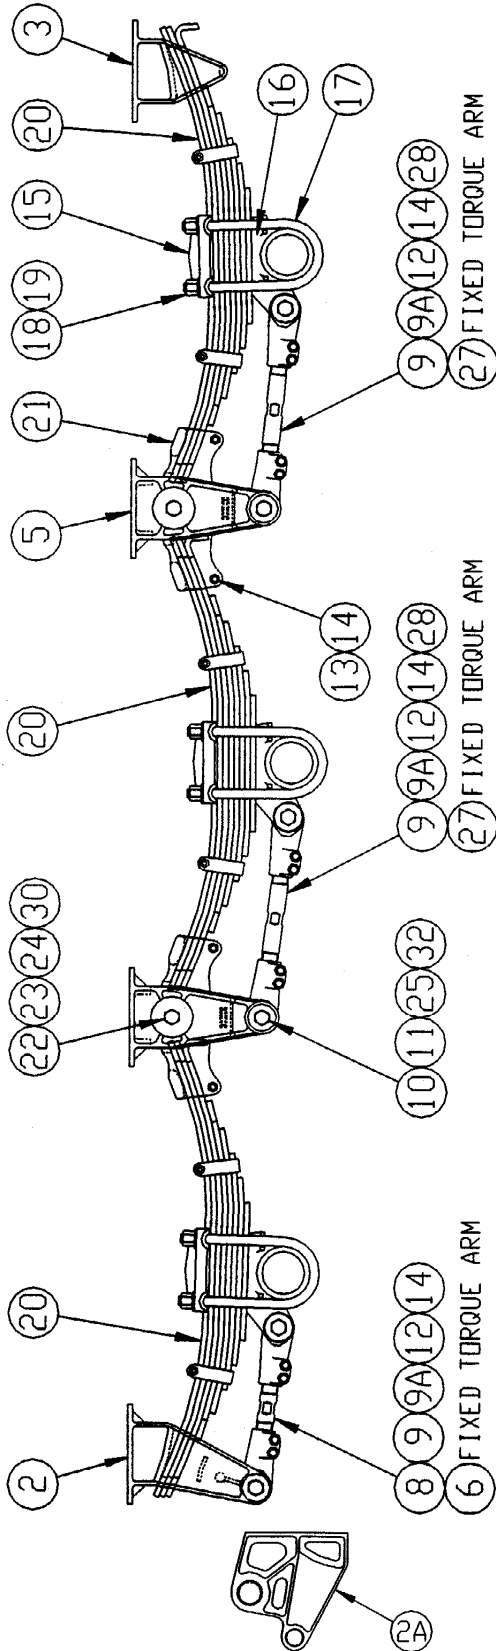

Barry Stoodley Pty Ltd

SUSPENSION SPARES - OVERSLUNG TAPERED BUSH

MT 75mm SUSPENSION

Item	Part No.	Description
2	59900022	Front hanger
2A	59900035	Front hanger - Drawbar type
3	59900001	Rear hanger
5	59900026	Equaliser hanger 8'1" & 9'1" (1232&1384mm)
	59900032	Equaliser hanger 10'1" (1538mm)
6	59901100/395	Fixed torque arm front 5" rd & sq
	59901100/380	Fixed torque arm front 6" sq
8	59900033/01	Adj. torque arm screw 260mm
9	59SB900024R	Adj. torque arm end RH (includes nuts & bolts)
9A	59SB900024L	Adj. torque arm end LH (includes nuts & bolts)
10	59SB901012	Torque arm pin including nut & washer
11	59901006	Torque arm pin nyloc nut 1"
12	59901001	Adj. torque arm bolt
13	59901002	Spring retainer bolt 1/2" UNF
14	59901004	Nyloc nut 1/2" UNF
15	59900003	Spring top plate 5"
	59900009	Spring top plate 6"
16	59900027	Spring seat 127mm round x 25mm high
	59900025	Spring seat 127mm round x 75mm high
	59900049	Spring seat 122mm square x 25mm high
	59900071	Spring seat 122mm square x 75mm high
	59900008	Spring seat 152mm square x 25mm high
17	59901101/315	'U' bolt 127mm round x 315mm
	59901101/325	'U' bolt 127mm round x 325mm
	59901101/350	'U' bolt 127mm round x 350mm
	59901101/370	'U' bolt 127mm round x 370mm
	59901102/310	'U' bolt 122mm square x 325mm
	59901102/345	'U' bolt 122mm square x 350mm
	59901102/370	'U' bolt 122mm square x 370mm
	59901103/360	'U' bolt 152mm square x 360mm
	59901103/380	'U' bolt 152mm square x 380mm
	59901103/410	'U' bolt 152mm square x 410mm
18	59901007	Deep nut 7/8" UNF
19	59901008	Flat washer 7/8"
20	59770706	Spring 8 leaf
	59787505	Spring 9 leaf
	59770710	Spring 10 leaf - heavy duty
	59787520	Spring 3 leaf lightweight (taper leaf)
	59770706-1	1st & 2nd leaf of 8 & 9 leaf springs
	59770706-3	Single hook leaf - 8 & 9 leaf springs
21	59900007	Equaliser 8'1" (1232mm)
	59900020	Equaliser 9'1" (1384mm)
	59900010	Equaliser 10'1" (1538mm)
22	59SB900013	Equaliser shaft including nut & washer
23	59901006	Equaliser shaft nyloc 1" nut
24	59901020	Equaliser bush
	59901020-P	Equaliser bush - poly
25	59901019	Torque arm bush
	59901019-P	Torque arm bush - poly
27	59901100/495	Fixed torque arm C/R 127mm rd & sq 8'1" (1232mm)
	59901100/470	Fixed torque arm C/R 152mm sq 8'1" (1232mm)
	59901100/565	Fixed torque arm C/R 127mm rd & sq 9'1" (1384mm pre-1991)
	59901100/380	Fixed torque arm C/R 152mm sq 9'1" (1384mm)
	59901100/470	Fixed torque arm C/R 127mm rd & sq 10'1" (1538mm)
	59901100/450	Fixed torque arm C/R 152mm sq 10'1" (1538mm)
28	59900033/02	Adj. torque arm screw 350mm
	59900033/03	Adj. torque arm screw 420mm
30	59901009	Equaliser shaft washer
32	59901010	Torque arm pin washer
33	59900023	Packer 25mm high
	59900039	Drawbar cheek plate
	59900096	Draw end housing
	59900097	Drawbar end pivot casting