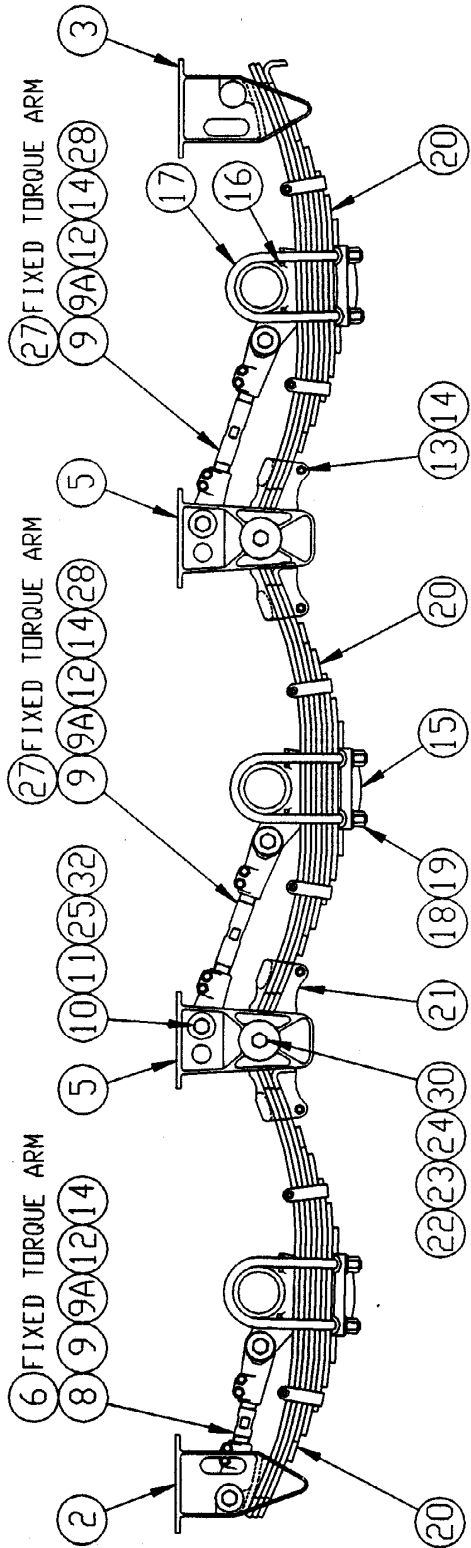

Barry Stoodley Pty Ltd

SUSPENSION SPARES - UNDERSLUNG TAPERED BUSH

MT 75mm SUSPENSION

Item	Part No.	Description
2	59900037	Front hanger
3	59900037	Rear hanger
5	59900036	Equaliser hanger 8'1" (1232mm)
	59900089	Equaliser hanger 9'1" & 10'1" (1384 & 1538mm)
6	59901100/380	Fixed torque arm front 5" rd & sq
	59901100/360	Fixed torque arm front 6" sq
8	59900033/01	Adj. torque arm screw 260mm
9	59900024R	Adj. torque arm end RH (includes nuts & washers)
9A	59900024L	Adj. torque arm end LH (includes nuts & washers)
10	59901012	Torque arm pin includes nut & washer
11	59901006	Torque arm pin nyloc nut 1"
12	59901001	Adj. torque arm bolt
13	59901002	Spring retainer bolt 1/2" UNF
14	59901004	Nyloc nut 1/2" UNF
15	59900003	Spring bottom plate 5" rd & sq
	59900038	Spring bottom plate 5" rd & sq
	59900009	Spring bottom plate 6"
16	59900027	Spring seat 127mm round x 25mm high
	59900049	Spring seat 122mm square x 25mm high
	59900008	Spring seat 152mm square x 25mm high
17	59901101/240	'U' bolt 127mm round x 240mm
	59901101/315	'U' bolt 127mm round x 315mm
	59901102/240	'U' bolt 122mm square x 240mm
	59901102/310	'U' bolt 122mm square x 310mm
	59901103/360	'U' bolt 152mm square x 360mm
18	59901007	Deep nut 7/8" UNF
19	59901008	Flat washer 7/8"
20	59770706	Spring 8 leaf
	59787505	Spring 9 leaf
	59787520	Spring 3 leaf lightweight (taper leaf)
21	59900007	Equaliser 8'1" (1232mm)
	59900020	Equaliser 9'1" (1384mm)
	59900010	Equaliser 10'1" (1538mm)
22	59SB900013	Equaliser shaft includes nut & washer
23	59901006	Equaliser shaft nyloc nut 1"
24	59901020	Equaliser bush
	59901020-P	Equaliser bush - poly
25	59901019	Torque arm bush
	59901019-P	Torque arm bush - poly
27	59901100/470	Fixed torque arm C/R 127mm rd & sq 8'1" (1232mm)
	59901100/450	Fixed torque arm C/R 152mm sq 8'1" (1232mm)
	59901100/395	Fixed torque arm C/R 9'1" (1384mm)
28	59900033/02	Adj. torque arm screw 350mm
	59900033/03	Adj. torque arm screw 420mm
30	59901009	Equaliser shaft washer
32	59901010	Torque arm pin washer